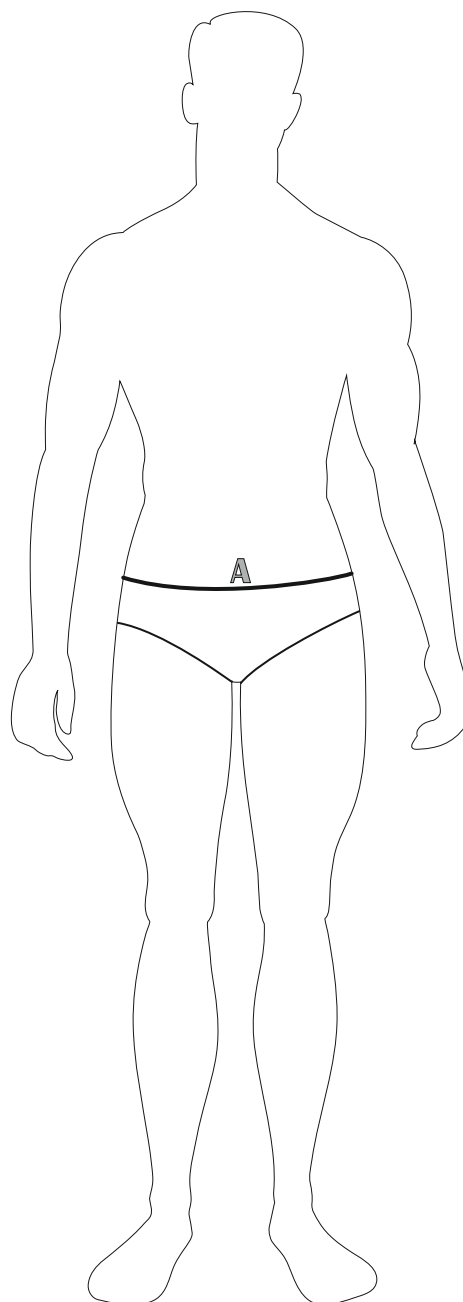

Delfina

SIZING CHART

1405SHWP male water polo suit

Body measures / size	20	22	24	26	28	30	32	34	36	38	40
	4XS	3XS	XXS	XS	S	M	L	XL	XXL	3XL	4XL
A=Waist at belt position in cm	59	64	69	74	79	85	91	97	103	109	115

Delfina

SIZING CHART

1405SFWP female water polo suit

Body measures / size	20	22	24	26	28	30	32	34	36	38	40
A=Bust in cm	61	63,5	68,5	74	79	84	89	94	99	104	107
B=Waist in cm	56	58,5	62	65	67,5	70	72,5	76	80	84	86,5
C=Hips in cm	66	71	76	79	84	89	94	99	104	109	114
D= Upper body in cm	114	132	141	145	148,5	152,5	156	161	166,5	171,5	174

Delfina

SIZING CHART

1405SH23 jammer

Body measures / size	20	22	24	26	28	30	32	34	36	38	40
	4XS	3XS	XXS	XS	S	M	L	XL	XXL	3XL	4XL
A=Waist at belt position in cm	59	66	73	80	84	92	96	102	106	114	120