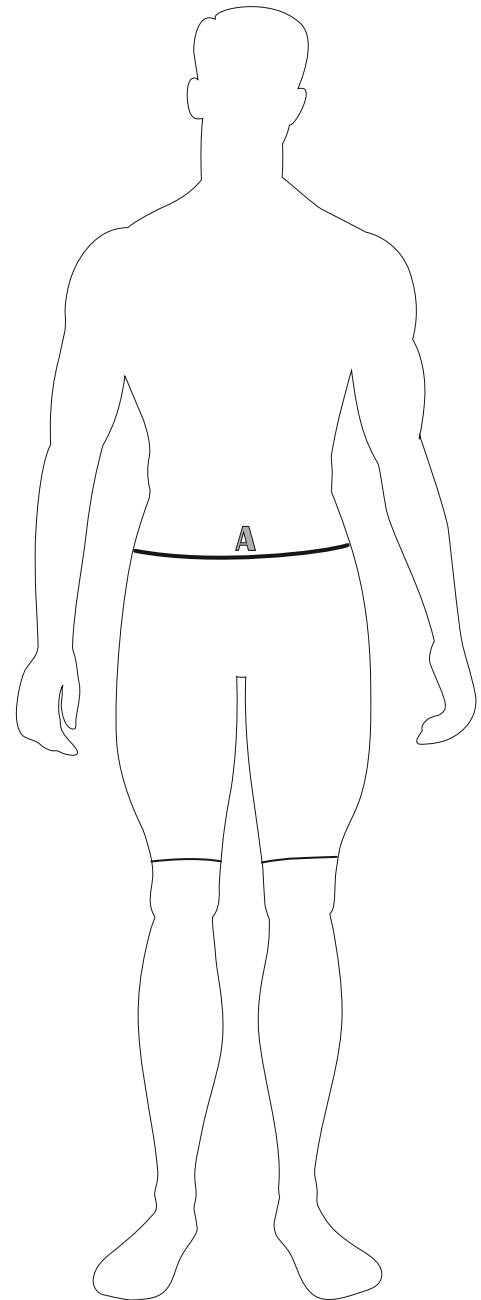

Delfina

SIZING CHART

1405SHWP male water polo suit

Body measures / size	20	22	24	26	28	30	32	34	36	38	40
	4XS	3XS	XXS	XS	S	M	L	XL	XXL	3XL	4XL
A=Waist at belt position in cm	59	64	69	74	79	85	91	97	103	109	115

Delfina

SIZING CHART

1405SFWP female water polo suit

Body measures / size	20	22	24	26	28	30	32	34	36	38	40
A=Bust in cm	61	63,5	68,5	74	79	84	89	94	99	104	107
B=Waist in cm	56	58,5	62	65	67,5	70	72,5	76	80	84	86,5
C=Hips in cm	66	71	76	79	84	89	94	99	104	109	114
D= Upper body in cm	114	132	141	145	148,5	152,5	156	161	166,5	171,5	174

Delfina

SIZING CHART

1405SH23 jammer

Body measures / size	20	22	24	26	28	30	32	34	36	38	40
	4XS	3XS	XXS	XS	S	M	L	XL	XXL	3XL	4XL
A=Waist at belt position in cm	59	66	73	80	84	92	96	102	106	114	120