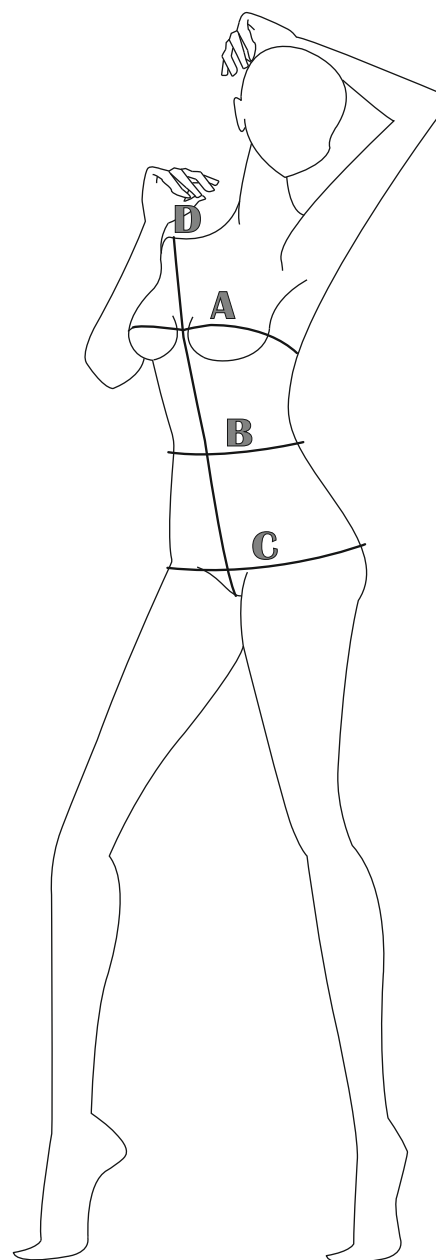

Delfina

SIZING CHART

1405SHWP male water polo suit

Body measures / size	20	22	24	26	28	30	32	34	36	38	40
	4XS	3XS	XXS	XS	S	M	L	XL	XXL	3XL	4XL
A=Waist at belt position in cm	59	64	69	74	79	85	91	97	103	109	115

Delfina

SIZING CHART

1405SFWP female water polo suit

Body measures / size	20	22	24	26	28	30	32	34	36	38	40
A=Bust in cm	61	63,5	68,5	74	79	84	89	94	99	104	107
B=Waist in cm	56	58,5	62	65	67,5	70	72,5	76	80	84	86,5
C=Hips in cm	66	71	76	79	84	89	94	99	104	109	114
D= Upper body in cm	114	132	141	145	148,5	152,5	156	161	166,5	171,5	174

Delfina

SIZING CHART

1405SH23 jammer

Body measures / size	20	22	24	26	28	30	32	34	36	38	40
	4XS	3XS	XXS	XS	S	M	L	XL	XXL	3XL	4XL
A=Waist at belt position in cm	59	66	73	80	84	92	96	102	106	114	120