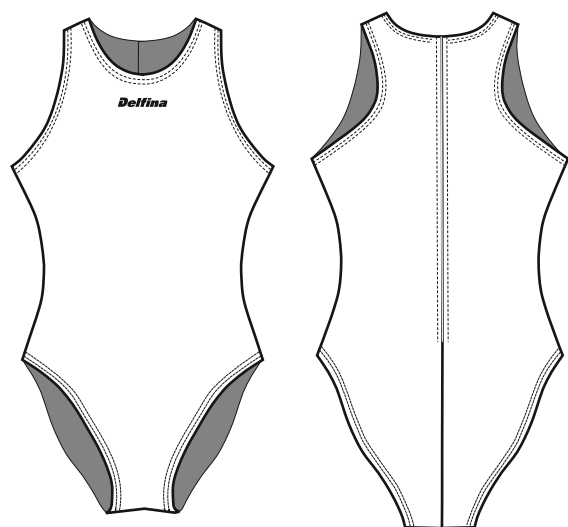

Delfina

SIZING CHART

1405SHWP male water polo suit

Body measures / size	20	22	24	26	28	30	32	34	36	38	40
	4XS	3XS	XXS	XS	S	M	L	XL	XXL	3XL	4XL
A=Waist at belt position in cm	59	64	69	74	79	85	91	97	103	109	115

Delfina

SIZING CHART

1405SFWP female water polo suit

Body measures / size	20	22	24	26	28	30	32	34	36	38	40
A=Bust in cm	61	63,5	68,5	74	79	84	89	94	99	104	107
B=Waist in cm	56	58,5	62	65	67,5	70	72,5	76	80	84	86,5
C=Hips in cm	66	71	76	79	84	89	94	99	104	109	114
D= Upper body in cm	114	132	141	145	148,5	152,5	156	161	166,5	171,5	174

Delfina

SIZING CHART

1405SH23 jammer

Body measures / size	20	22	24	26	28	30	32	34	36	38	40
	4XS	3XS	XXS	XS	S	M	L	XL	XXL	3XL	4XL
A=Waist at belt position in cm	59	66	73	80	84	92	96	102	106	114	120